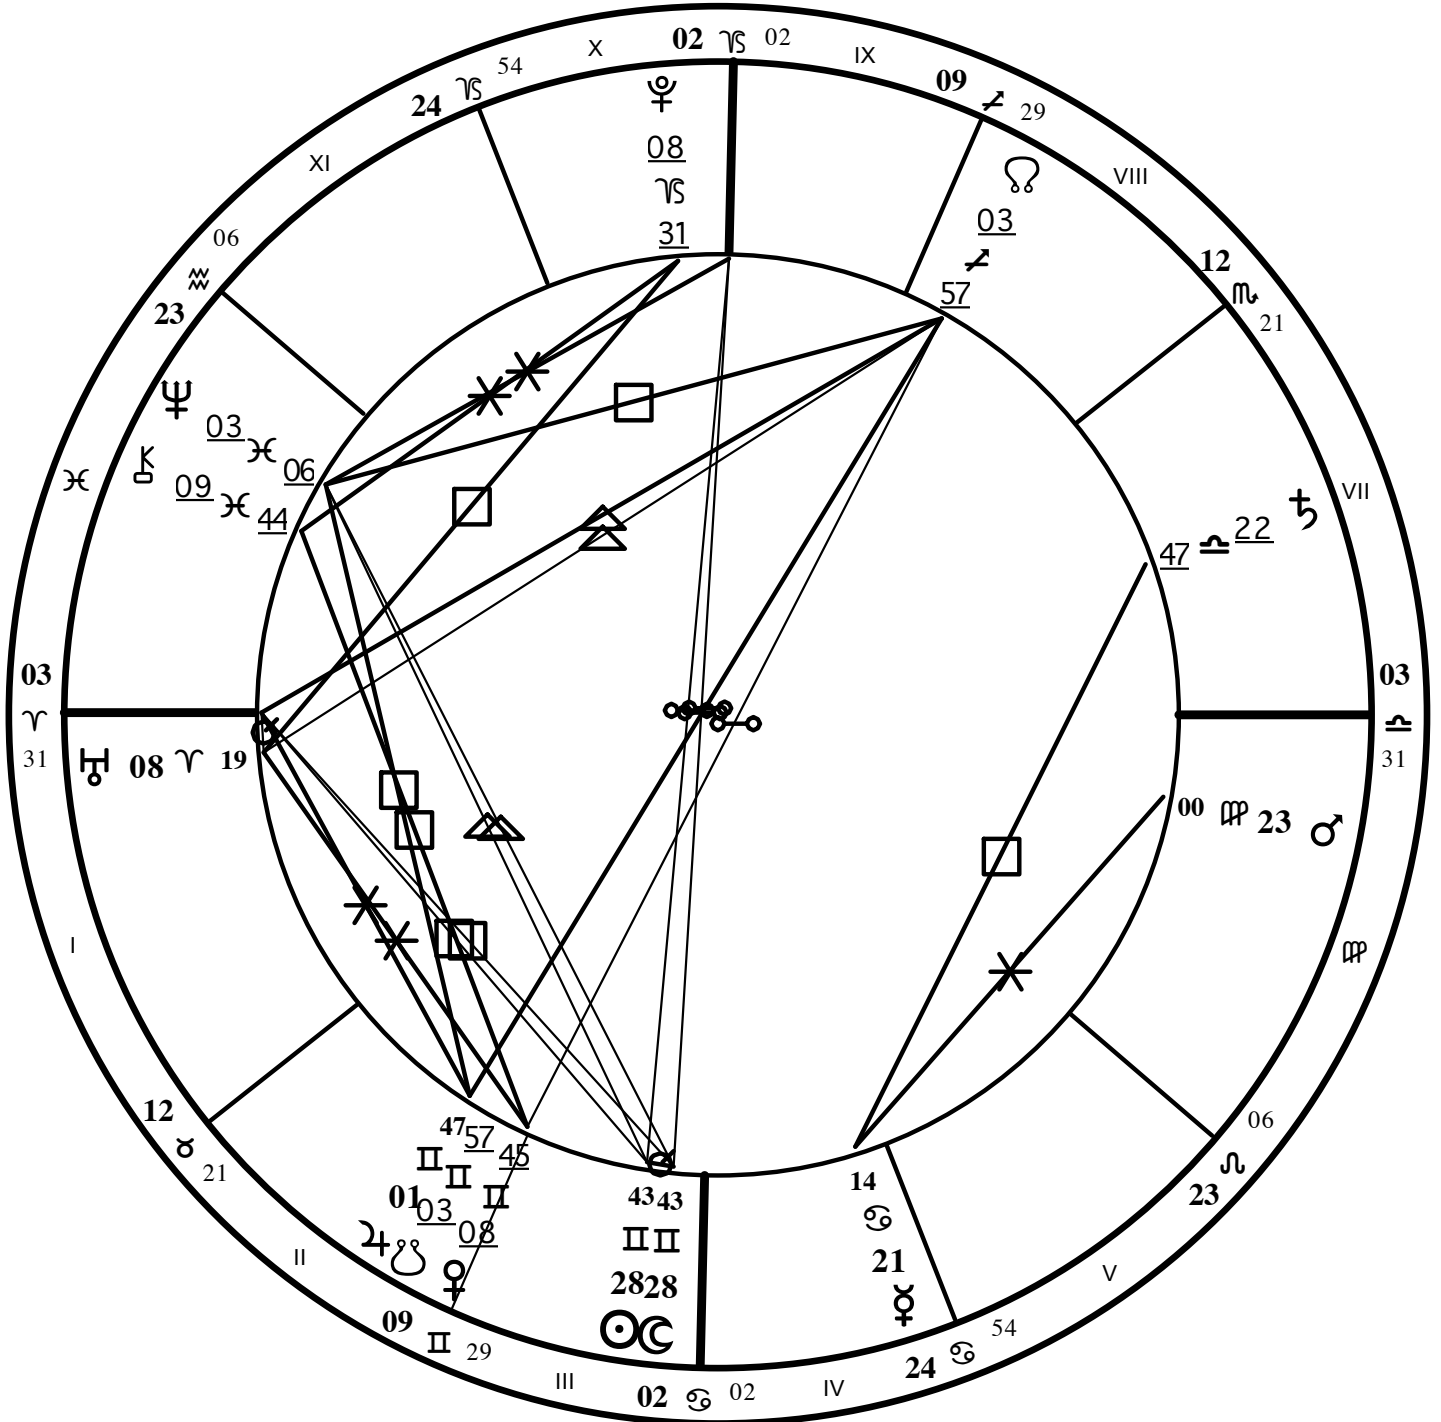

Current Location  
 TOKYO  
 JAPAN  
 WED, 20 JUN 2012  
 12:56:52 AM AEST 12:15:56 AM LMT 14:56:52 UCT  
 35N42 139E46

TRANSIT  
 PLACIDUS  
 TROPICAL  
 TOPOCENTRIC  
 JDav - 2456098.122823

Prepared by:  
 Ryuichi Ishizuka  
 New Moon June 2012