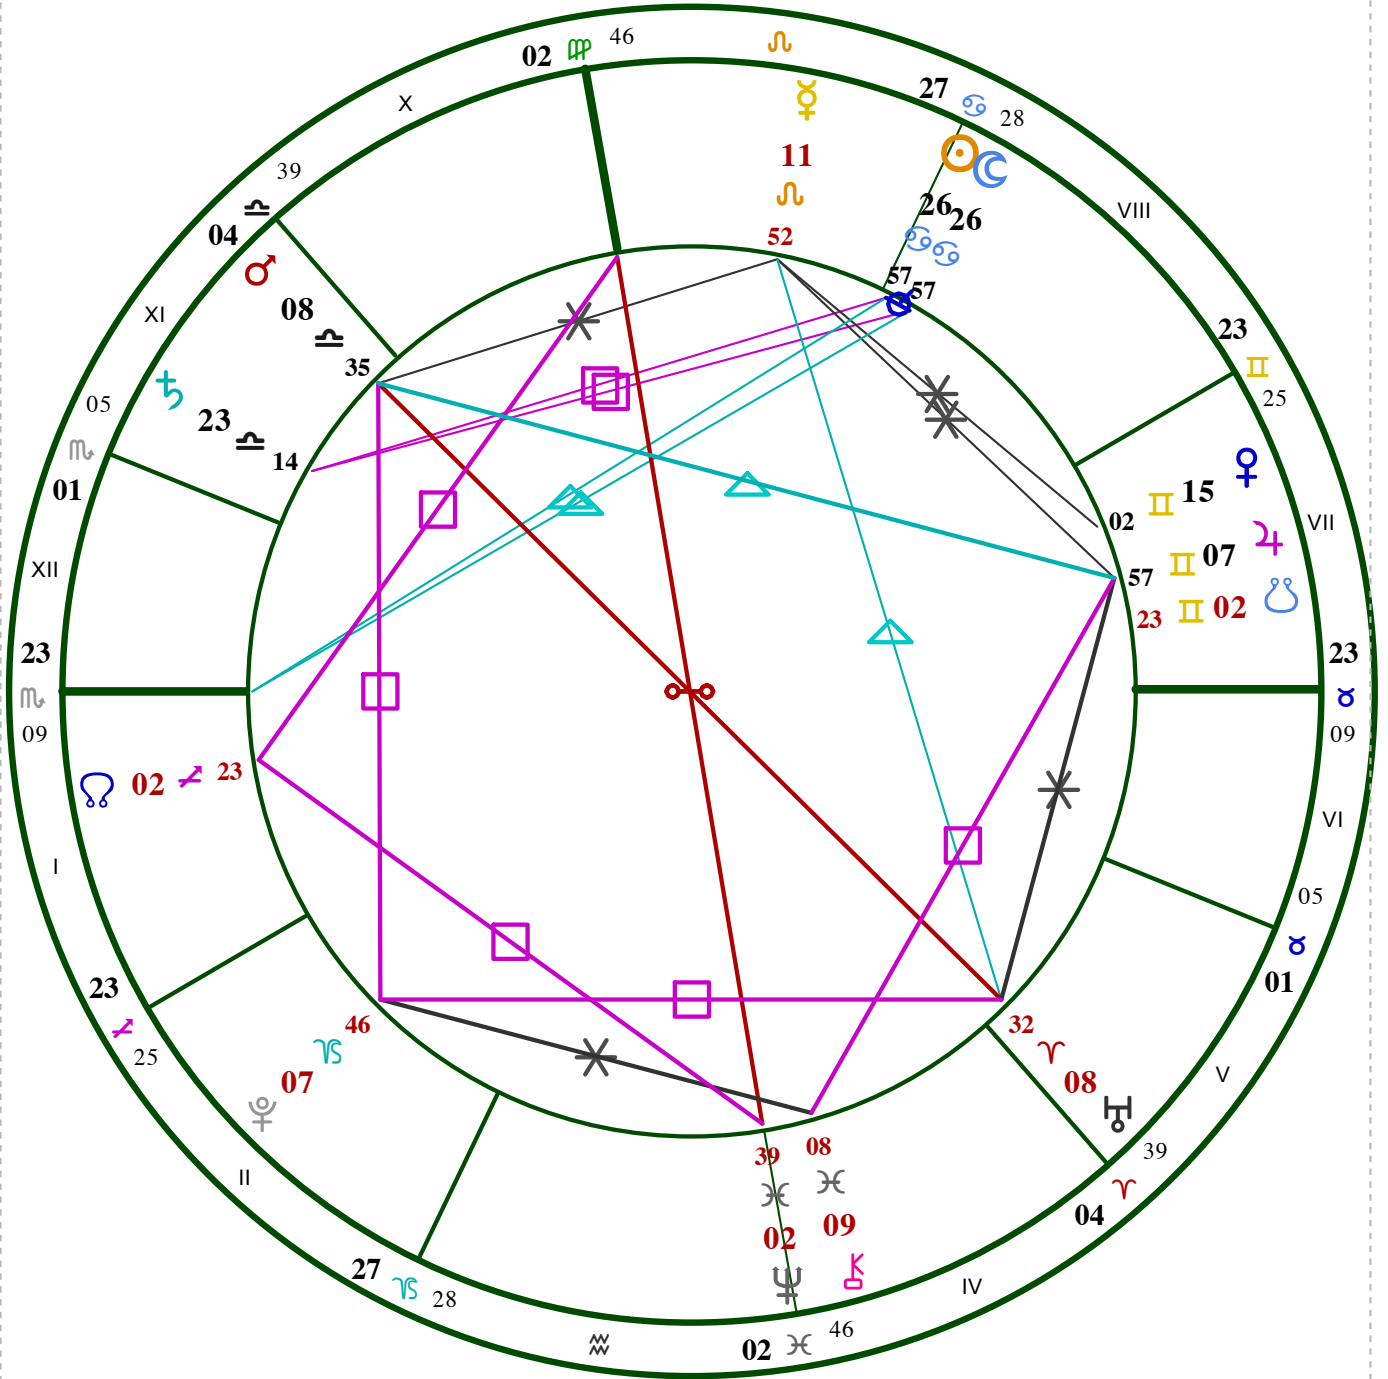

Current Location
 TOKYO
 JAPAN
 THU, 19 JUL 2012
 3:10:10 PM AEST 2:29:14 PM LMT 05:10:10 UCT
 35N42 139E46

TRANSIT
 POLICH-PAGE
 TROPICAL
 TOPOCENTRIC
 JDav - 2456127.715398

Prepared by:
 Ryuichi Ishizuka
 New Moon July 2012